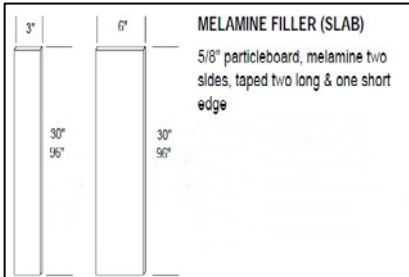

MELAMINE FILLER (SLAB)

5/8" particleboard, melamine two sides, taped two long & one short edge

Size	Code	Price
3Wx30H	MF330	$11
3Wx96H	MF396	$22
6Wx30H	MF630	$14
6Wx96H	MF696	$35