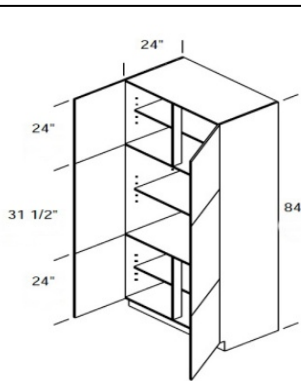

### BASE CORNER CORNER WITH FULL HEIGHT DOORS

2 doors, 1 adjustable shelf,  
170° hinges

\* Circular box  
\* Melamine and wood doors are  
joined with piano hinges  
\* Thermofoil doors are attached  
with concealed hinges

Right Hand Hinge Shown  
Left Hand Hinge Available

| Size | Code    | Coventry | Traditional | Templeton |
|------|---------|----------|-------------|-----------|
| 33"  | BCC33FH | \$259    | \$273       | \$287     |
| 36"  | BCC36FH | \$270    | \$284       | \$299     |

### TALL

6 doors

\* 84" - 3 adjustable shelves,  
2 fixed shelves

\* 24", 27" & 30" widths have  
no center stile, 1 additional  
adjustable shelf, 1 less  
fixed shelf

| Size | Code    | Coventry | Traditional | Templeton |
|------|---------|----------|-------------|-----------|
| 24"  | T242484 | \$582    | \$613       | \$645     |