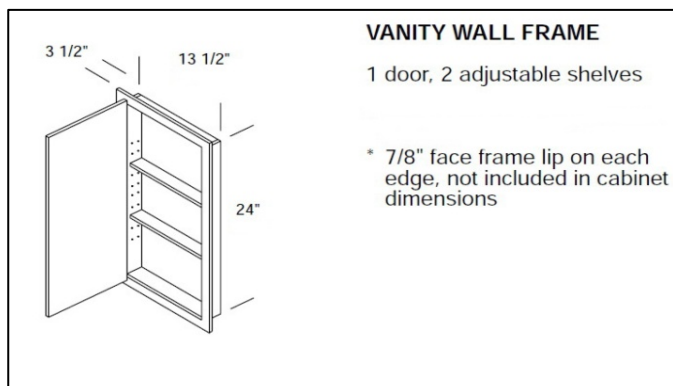

VANITY WALL FRAME

1 door, 2 adjustable shelves

* 7/8" face frame lip on each edge, not included in cabinet dimensions

Size	Code	Coventry	Traditional	Templeton
13.5"	VWF13.524	$208	$215	$226