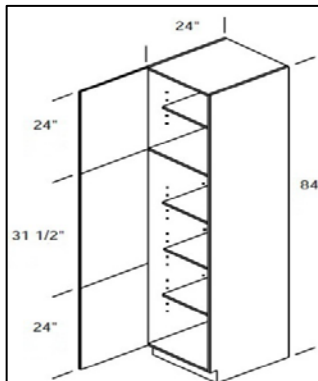

### BASE WITH FULL HEIGHT DOOR

1 door, 1 adjustable shelf

\* Note: For B6FH only, thermofoil doors are solid. All frame style doors come with a flat 3/16" center panel

Left Hand Hinge  
Shown  
Right Hand Hinge  
Available

### BASE WITH FULL HEIGHT DOORS

2 doors, 1 adjustable shelf

\* 24", 27" & 30" have no center stile

| Size | Code  | Coventry | Traditional | Templeton |
|------|-------|----------|-------------|-----------|
| 24"  | B24FH | \$224    | \$236       | \$248     |
| 27"  | B27FH | \$255    | \$268       | \$282     |
| 30"  | B30FH | \$285    | \$300       | \$316     |
| 33"  | B33FH | \$302    | \$318       | \$335     |
| 36"  | B36FH | \$319    | \$336       | \$354     |

### TALL

3 doors

84" - 4 adjustable shelves,  
1 fixed shelf

Left Hand Hinge  
Shown  
Right Hand Hinge  
Available

| Size | Code    | Coventry | Traditional | Templeton |
|------|---------|----------|-------------|-----------|
| 18"  | T182484 | \$445    | \$468       | \$493     |