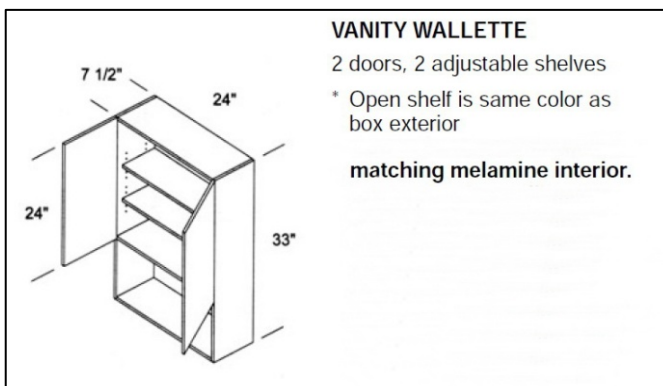

### VANITY SINK WITH DRAWER BANKS & FULL HEIGHT DOORS

2 doors, 6 drawers, 1 false front, DBLR = drawer bank left & right of sink, false front between drawers, no adjustable shelf

\* 48" = 12" drawers

| Size | Code       | Coventry | Traditional | Templeton |
|------|------------|----------|-------------|-----------|
| 48"  | VSDBLR48FH | \$593    | \$625       | \$684     |

### VANITY SINK WITH DRAWERS

1 door, 2 false fronts, 2 drawers, VSDR = drawer bank right of sink, no adjustable shelf

\* Diagram shows a VSDL

Available with Drawers on Right Side (VSDR)

| Box Width | Door Width | Drawer Width |
|-----------|------------|--------------|
| 30"       | 18"        | 12"          |
| 36"       | 21"        | 15"          |
| 42"       | 24"        | 18"          |

| Size | Code   | Coventry | Traditional | Templeton |
|------|--------|----------|-------------|-----------|
| 30"  | VSDL30 | \$326    | \$374       | \$407     |
| 36"  | VSDL36 | \$341    | \$385       | \$419     |
| 42"  | VSDL42 | \$374    | \$404       | \$441     |

### VANITY WALL FRAME

1 door, 2 adjustable shelves

\* 7/8" face frame lip on each edge, not included in cabinet dimensions

| Size  | Code      | Coventry | Traditional | Templeton |
|-------|-----------|----------|-------------|-----------|
| 13.5" | VWF13.524 | \$208    | \$215       | \$226     |