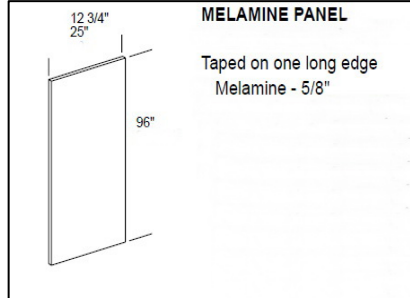

### VANITY WALLETTE

2 doors, 2 adjustable shelves

\* Open shelf is same color as box exterior

matching melamine interior.

| Size | Code     | Coventry | Traditional | Templeton |
|------|----------|----------|-------------|-----------|
| 24"  | VWWM2433 | \$264    | \$284       | \$298     |

## ACCESSORIES

**MELAMINE PANEL**

Taped on one long edge & one short edge.

Melamine - 5/8"

| Size    | Code   | Price |
|---------|--------|-------|
| 12Wx30H | MP1230 | \$18  |

**MELAMINE PANEL**

Taped on one long edge  
Melamine - 5/8"

| Size    | Code   | Price |
|---------|--------|-------|
| 12Wx96H | MP1296 | \$41  |
| 25Wx96H | MP2596 | \$74  |

**MELAMINE PANEL**

Taped on one vertical edge  
Melamine - 5/8"

42"H Not Available in 25"W Panel