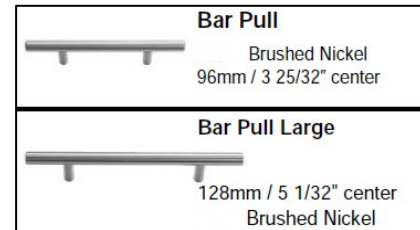

| Size | Code    | Price |
|------|---------|-------|
| 96"  | HSMLR96 | \$53  |

**SOFT-CLOSE STANDARD**  
Soft-close mechanism

| Code  | Price  |
|-------|--------|
| BMREG | \$3.50 |

**Classic Knob**

Brushed Nickel

| Code | Price  |
|------|--------|
| KRN  | \$2.00 |

**Bar Pull**

Brushed Nickel  
96mm / 3 25/32" center

**Bar Pull Large**

128mm / 5 1/32" center  
Brushed Nickel

| Size  | Code   | Price  |
|-------|--------|--------|
| 96MM  | PBABN  | \$4.00 |
| 128MM | PLBABN | \$5.00 |