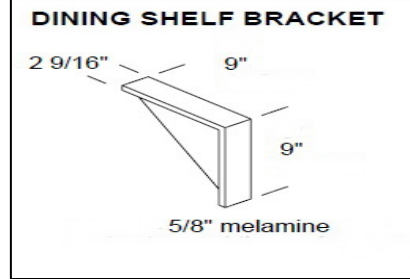

DINING SHELF BRACKET

Size	Code	Price
9X9	MDSB9	$18