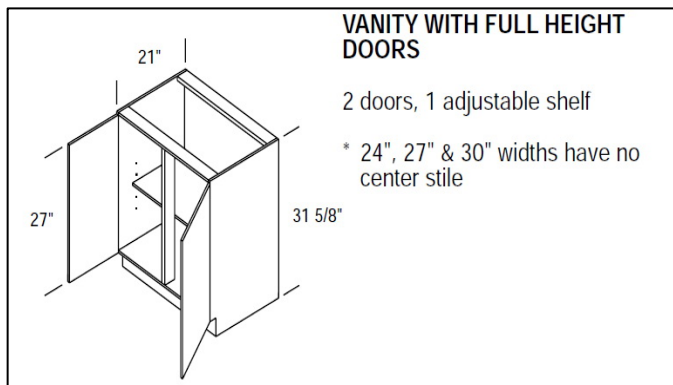

VANITY CABINETS

VANITY WITH FULL HEIGHT DOORS

2 doors, 1 adjustable shelf

* 24", 27" & 30" widths have no center stile

Size	Code	Coventry	Traditional	Templeton
24"	V24FH	$234	$247	$259
27"	V27FH	$257	$271	$284
30"	V30FH	$264	$278	$292
33"	V33FH	$271	$286	$300
36"	V36FH	$280	$295	$310