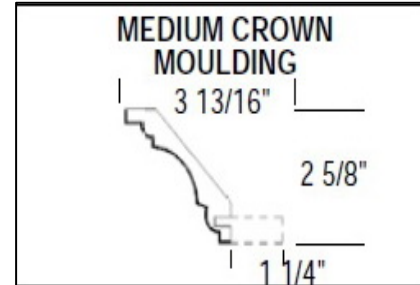

HEAVY SOFFIT MOULDING LIGHT RAIL

MEDIUM CROWN MOULDING

Size	Code	Price
96"	MCRM96C	$94