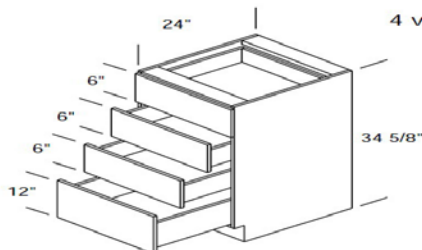

BASE DRAWER

4 vertical drawers

Size	Code	Coventry	Traditional	Templeton
12"	BD124V	$315	$332	$349
15"	BD154V	$335	$353	$372
18"	BD184V	$357	$376	$396