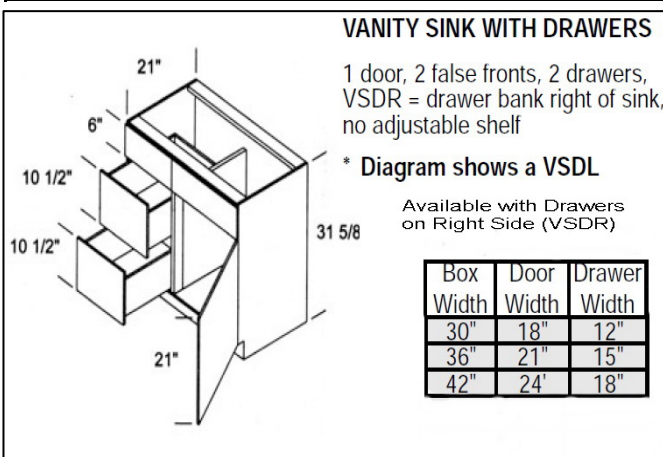

### VANITY SINK WITH DRAWER BANKS & FULL HEIGHT DOORS

2 doors, 6 drawers, 1 false front, DBLR = drawer bank left & right of sink, false front between drawers, no adjustable shelf

\* 48" = 12" drawers

| Size | Code       | Coventry | Traditional | Templeton |
|------|------------|----------|-------------|-----------|
| 48"  | VSDBLR48FH | \$593    | \$625       | \$684     |

### VANITY SINK WITH DRAWERS

1 door, 2 false fronts, 2 drawers, VSDR = drawer bank right of sink, no adjustable shelf

\* Diagram shows a VSDL

Available with Drawers on Right Side (VSDR)

| Box Width | Door Width | Drawer Width |
|-----------|------------|--------------|
| 30"       | 18"        | 12"          |
| 36"       | 21"        | 15"          |
| 42"       | 24"        | 18"          |