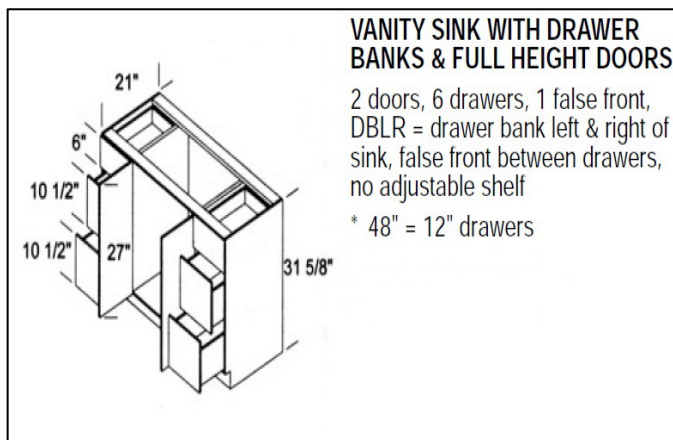

VANITY SINK WITH DRAWER BANKS & FULL HEIGHT DOORS

2 doors, 6 drawers, 1 false front, DBLR = drawer bank left & right of sink, false front between drawers, no adjustable shelf

* 48" = 12" drawers

Size	Code	Coventry	Traditional	Templeton
48"	VSDBLR48FH	$593	$625	$684