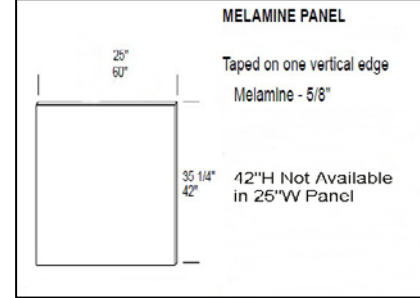

### VANITY WALLETTE

2 doors, 2 adjustable shelves

\* Open shelf is same color as box exterior

matching melamine interior.

| Size | Code     | Coventry | Traditional | Templeton |
|------|----------|----------|-------------|-----------|
| 24"  | VWWM2433 | \$264    | \$284       | \$298     |

## ACCESSORIES

**MELAMINE PANEL**

Taped on one long edge & one short edge.

Melamine - 5/8"

| Size    | Code   | Price |
|---------|--------|-------|
| 12Wx30H | MP1230 | \$18  |

**MELAMINE PANEL**

Taped on one long edge  
Melamine - 5/8"

| Size    | Code   | Price |
|---------|--------|-------|
| 12Wx96H | MP1296 | \$41  |
| 25Wx96H | MP2596 | \$74  |

**MELAMINE PANEL**

Taped on one vertical edge  
Melamine - 5/8"

42"H Not Available in 25"W Panel