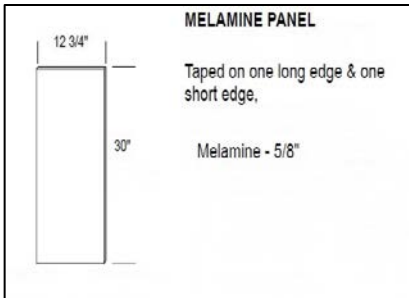

### VANITY WALLETTE

2 doors, 2 adjustable shelves

\* Open shelf is same color as box exterior

matching melamine interior.

| Size | Code     | Coventry | Traditional | Templeton |
|------|----------|----------|-------------|-----------|
| 24"  | VWWM2433 | \$264    | \$284       | \$298     |

## ACCESSORIES

**MELAMINE PANEL**

Taped on one long edge & one short edge.

Melamine - 5/8"

| Size    | Code   | Price |
|---------|--------|-------|
| 12Wx30H | MP1230 | \$18  |

**MELAMINE PANEL**

Taped on one long edge  
Melamine - 5/8"