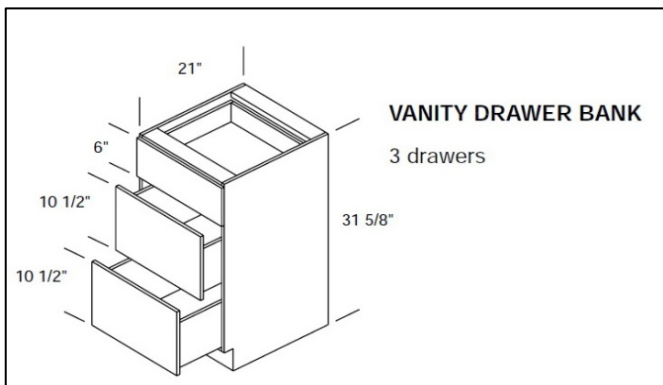

## VANITY CABINETS

### VANITY WITH FULL HEIGHT DOORS

2 doors, 1 adjustable shelf

\* 24", 27" & 30" widths have no center stile

| Size | Code  | Coventry | Traditional | Templeton |
|------|-------|----------|-------------|-----------|
| 24"  | V24FH | \$234    | \$247       | \$259     |
| 27"  | V27FH | \$257    | \$271       | \$284     |
| 30"  | V30FH | \$264    | \$278       | \$292     |
| 33"  | V33FH | \$271    | \$286       | \$300     |
| 36"  | V36FH | \$280    | \$295       | \$310     |