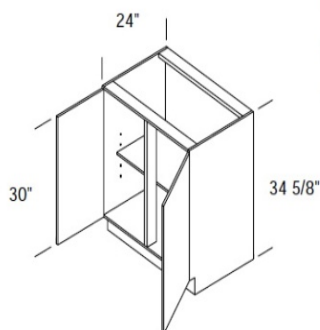

### BASE WITH FULL HEIGHT DOOR

1 door, 1 adjustable shelf

\* Note: For B6FH only, thermofoil doors are solid. All frame style doors come with a flat 3/16" center panel

Left Hand Hinge  
Shown  
Right Hand Hinge  
Available

### BASE WITH FULL HEIGHT DOORS

2 doors, 1 adjustable shelf

\* 24", 27" & 30" have no center stile

| Size | Code  | Coventry | Traditional | Templeton |
|------|-------|----------|-------------|-----------|
| 24"  | B24FH | \$224    | \$236       | \$248     |
| 27"  | B27FH | \$255    | \$268       | \$282     |
| 30"  | B30FH | \$285    | \$300       | \$316     |
| 33"  | B33FH | \$302    | \$318       | \$335     |
| 36"  | B36FH | \$319    | \$336       | \$354     |