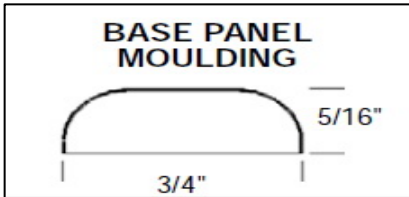

BASE PANEL MOULDING

Size	Code	Price
96"	BPM96	$18