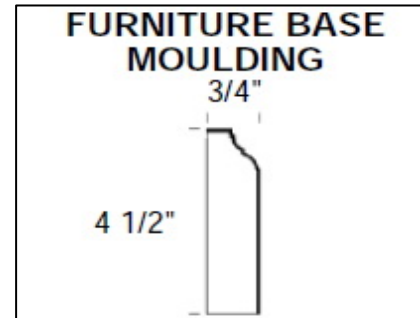

DINING SHELF BRACKET

FURNITURE BASE MOULDING

Size	Code	Price
96"	FBM96	$52