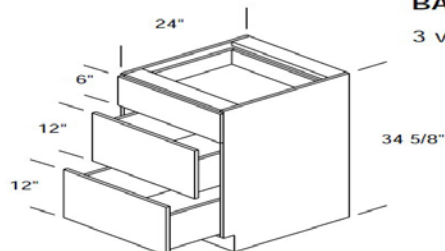

BASE DRAWER

3 vertical drawers

Size	Code	Coventry	Traditional	Templeton
24"	BD243V	$389	$409	$431
27"	BD273V	$412	$434	$457
30"	BD303V	$435	$458	$482

BASE CORNER CORNER WITH FULL HEIGHT DOORS

2 doors, 1 adjustable shelf,
170° hinges

* Circular box
* Melamine and wood doors are
joined with piano hinges
* Thermofoil doors are attached
with concealed hinges