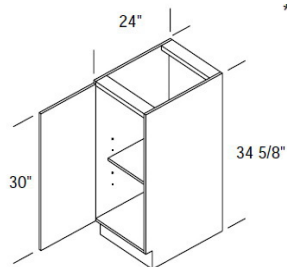

### BASE WITH FULL HEIGHT DOOR

1 door, 1 adjustable shelf

\* Note: For B6FH only, thermofoil doors are solid. All frame style doors come with a flat 3/16" center panel

Left Hand Hinge  
Shown  
Right Hand Hinge  
Available