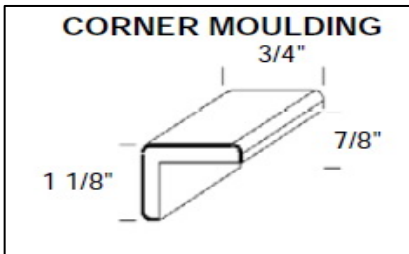

CORNER MOULDING

Size	Code	Price
96"	CM96	$24